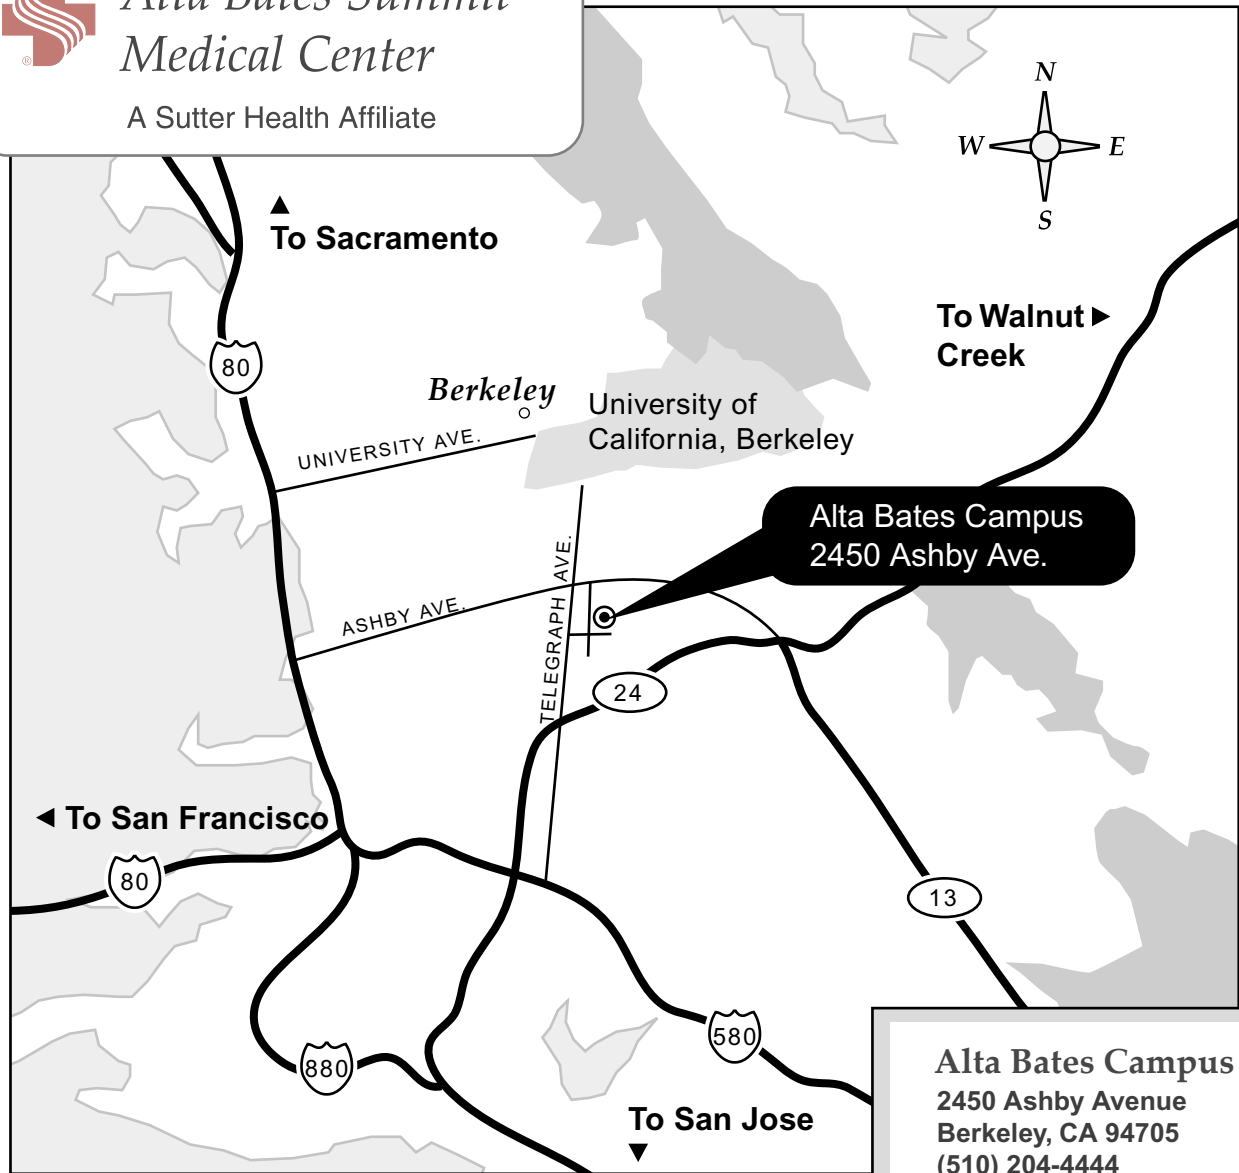

Alta Bates Summit Medical Center

A Sutter Health Affiliate

**Alta Bates Campus
2450 Ashby Ave.**

Alta Bates Campus
2450 Ashby Avenue
Berkeley, CA 94705
(510) 204-4444

Westbound 24 (from Walnut Creek)

- ▷ Take 24 to Telegraph Ave. exit.
- ▷ Turn right on Telegraph Ave.
- ▷ Turn right on Ashby Ave.
- ▷ Turn right on Colby.
- ▷ Parking lot will be on your right.

Northbound 880 & 980 (from San Jose)

- ▷ Take 880 North to 980
- ▷ From 980, take 24 to the 51st Ave. exit.
- ▷ Turn right on 51st.
- ▷ Turn left on Telegraph Ave.
- ▷ Turn right on Ashby Ave.
- ▷ Turn right on Colby.
- ▷ Parking lot will be on your right.

East & Westbound I-80 (from San Francisco or Sacramento)

- ▷ Take I-80 to Berkeley.
- ▷ Exit Ashby Ave. east.
- ▷ Head east for approximately 2.5 miles.
- ▷ Turn right on Colby.
- ▷ Parking lot will be on your right.