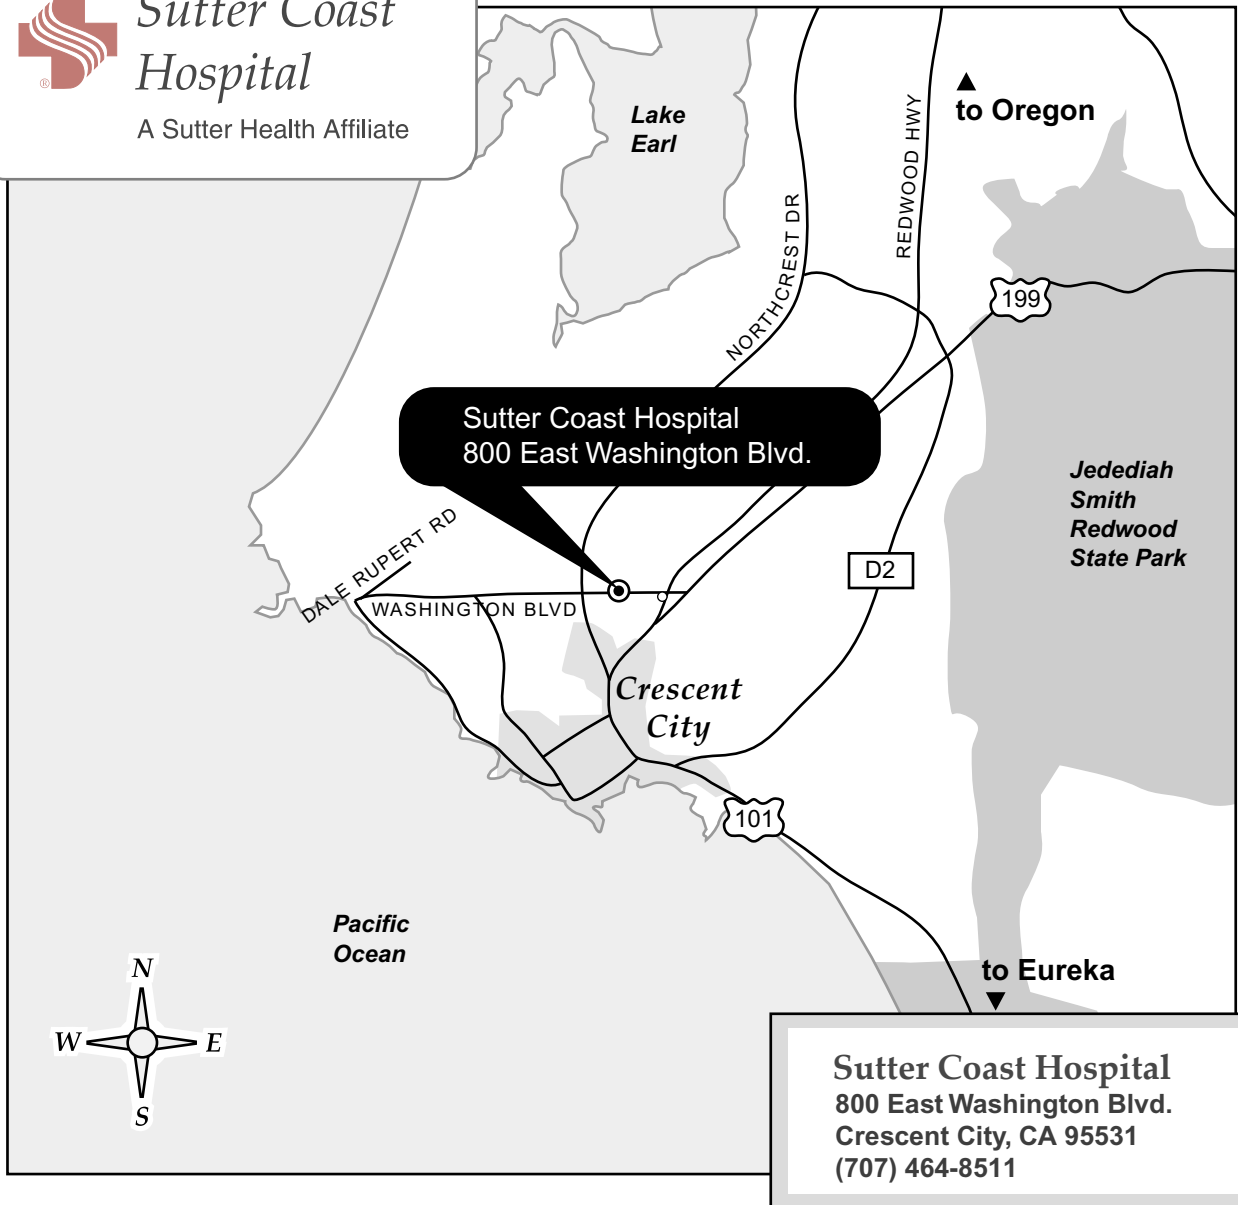

**Sutter Coast
Hospital**

A Sutter Health Affiliate

Northbound 101 (from Oregon)

- ▷ Take 101 North to Washington Blvd.
- ▷ Turn left on Washington Blvd.
- ▷ Hospital is on your right.

Southbound 101 (from Eureka)

- ▷ Take 101 South to Washington Blvd
- ▷ Hospital is on your right.

From the Del Norte Airport

- ▷ Take Dale Rupert Rd. to Washington Blvd.
- ▷ Turn left on Washington Blvd.
- ▷ Hospital is on your left.