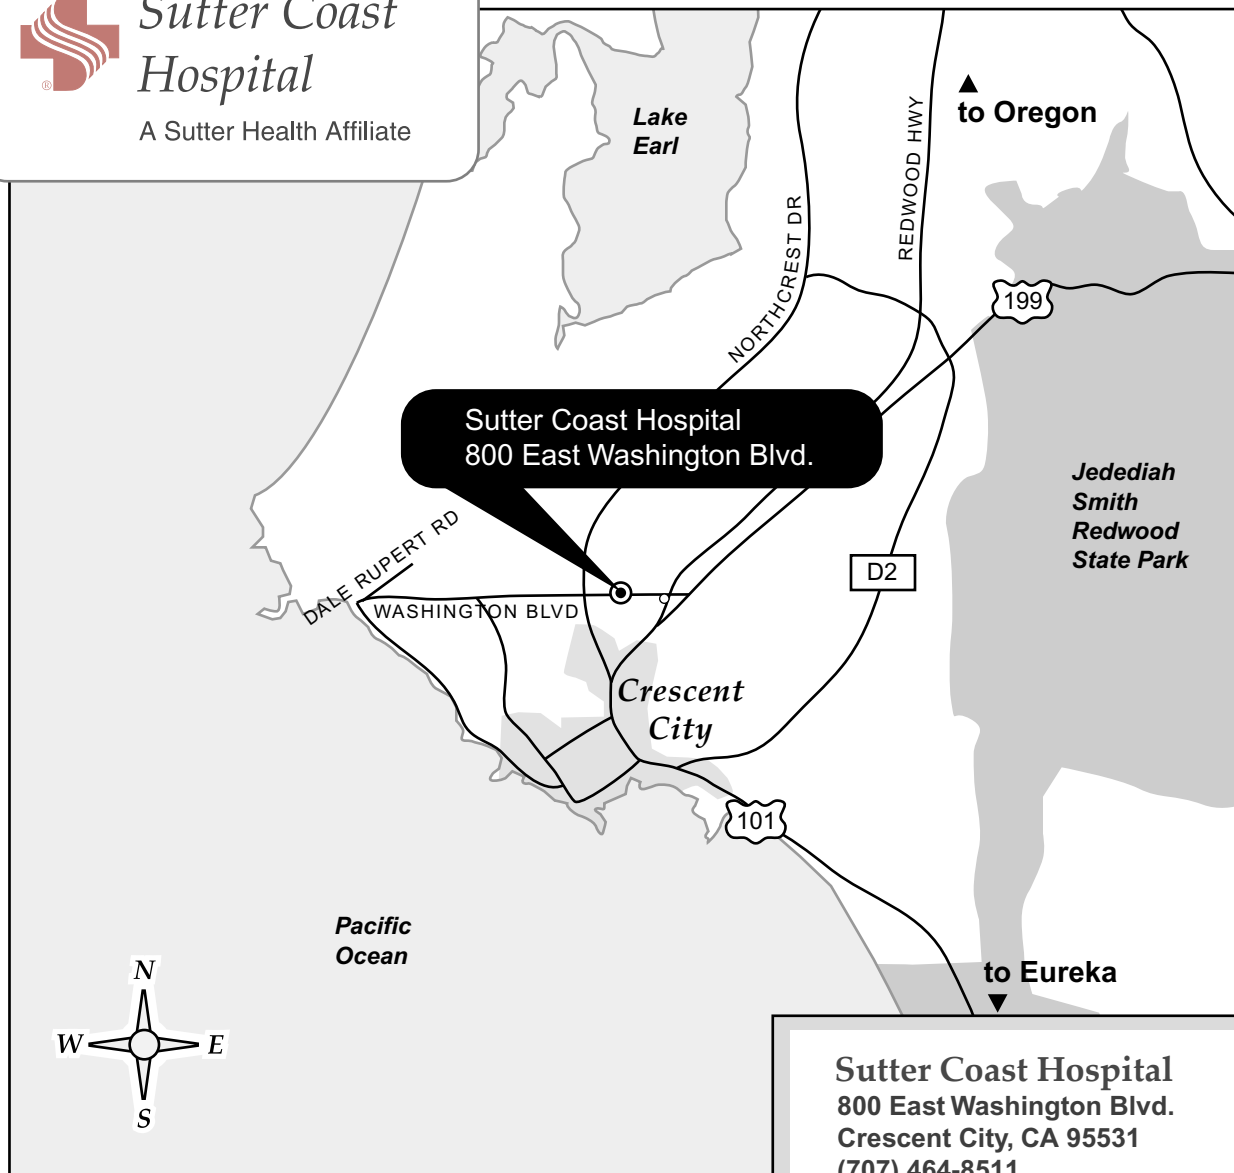

**Sutter Coast
Hospital**

A Sutter Health Affiliate

Northbound 101 (from Oregon)

- ▷ Take 101 North to Washington Blvd.
- ▷ Turn left on Washington Blvd.
- ▷ Hospital is on your right.

Southbound 101 (from Eureka)

- ▷ Take 101 South to Washington Blvd
- ▷ Hospital is on your right.

From the Del Norte Airport

- ▷ Take Dale Rupert Rd. to Washington Blvd.
- ▷ Turn left on Washington Blvd.
- ▷ Hospital is on your left.