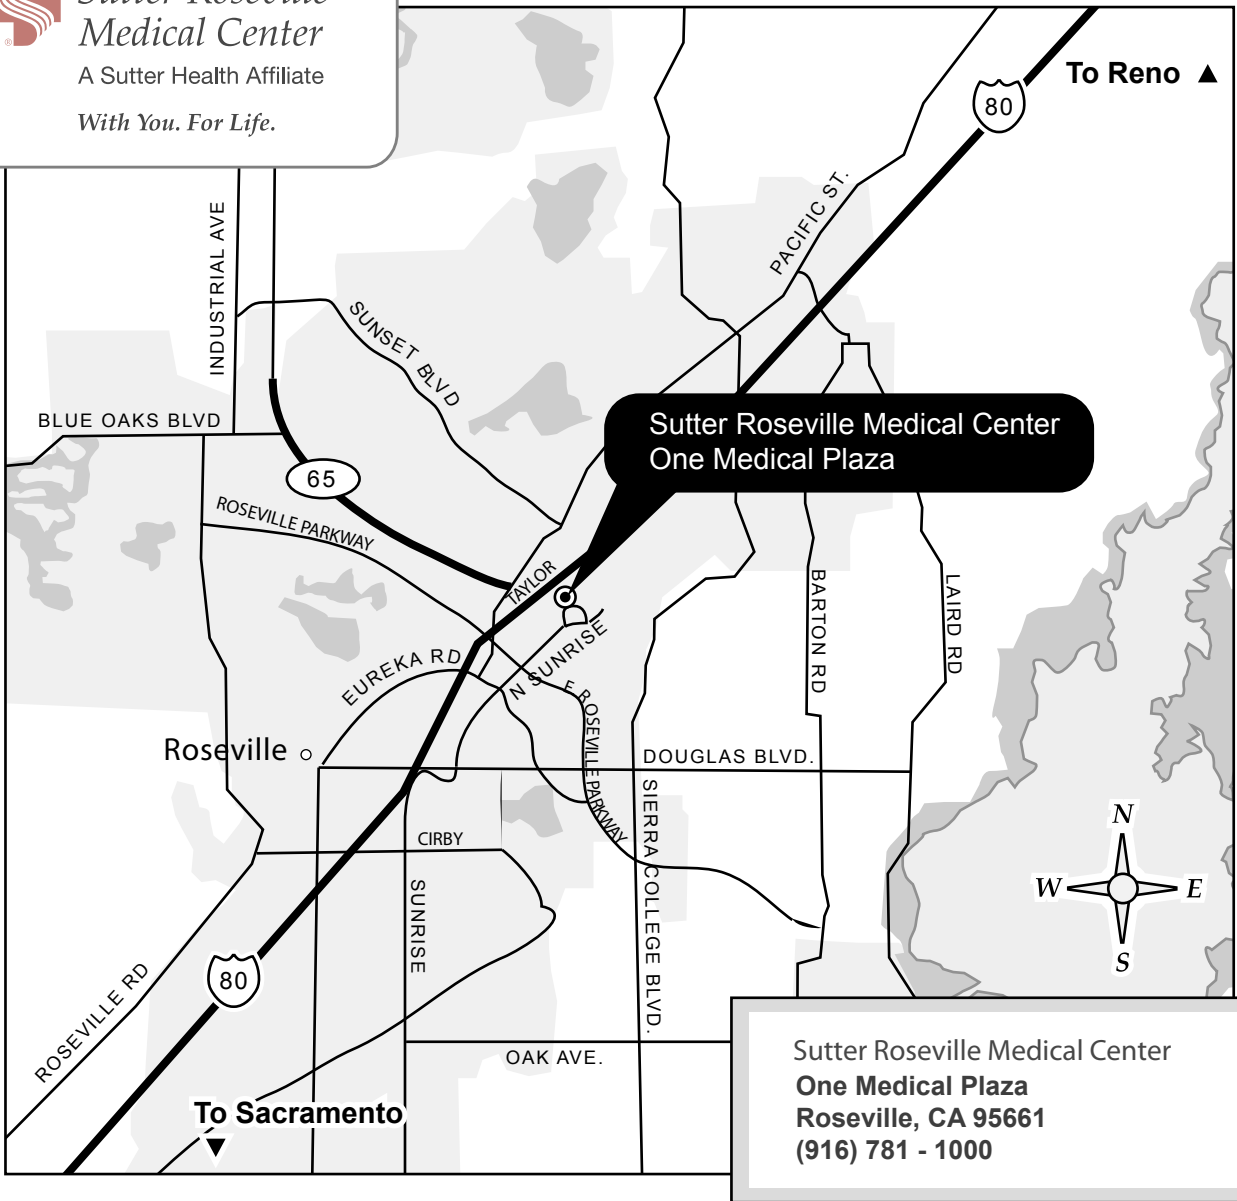

**Sutter Roseville  
Medical Center**

A Sutter Health Affiliate

*With You. For Life.*

**Eastbound 80  
(from Sacramento)**

- ▷ Take I-80 to Eureka/Atlantic exit.

---

- ▷ Stay in the middle lane.

---

- ▷ Cross Eureka Rd.

---

- ▷ Turn right on E. Roseville Parkway.

---

- ▷ Turn left on North Sunrise. North Sunrise becomes Medical Plaza Drive.

**Westbound I-80  
(from Reno)**

- ▷ Take I-80 to Eureka/Atlantic exit.

---

- ▷ Turn left on North Sunrise.

---

- ▷ Stay in the far right lane.

---

- ▷ Cross E. Roseville Parkway.

---

- ▷ North Sunrise becomes Medical Plaza Drive.