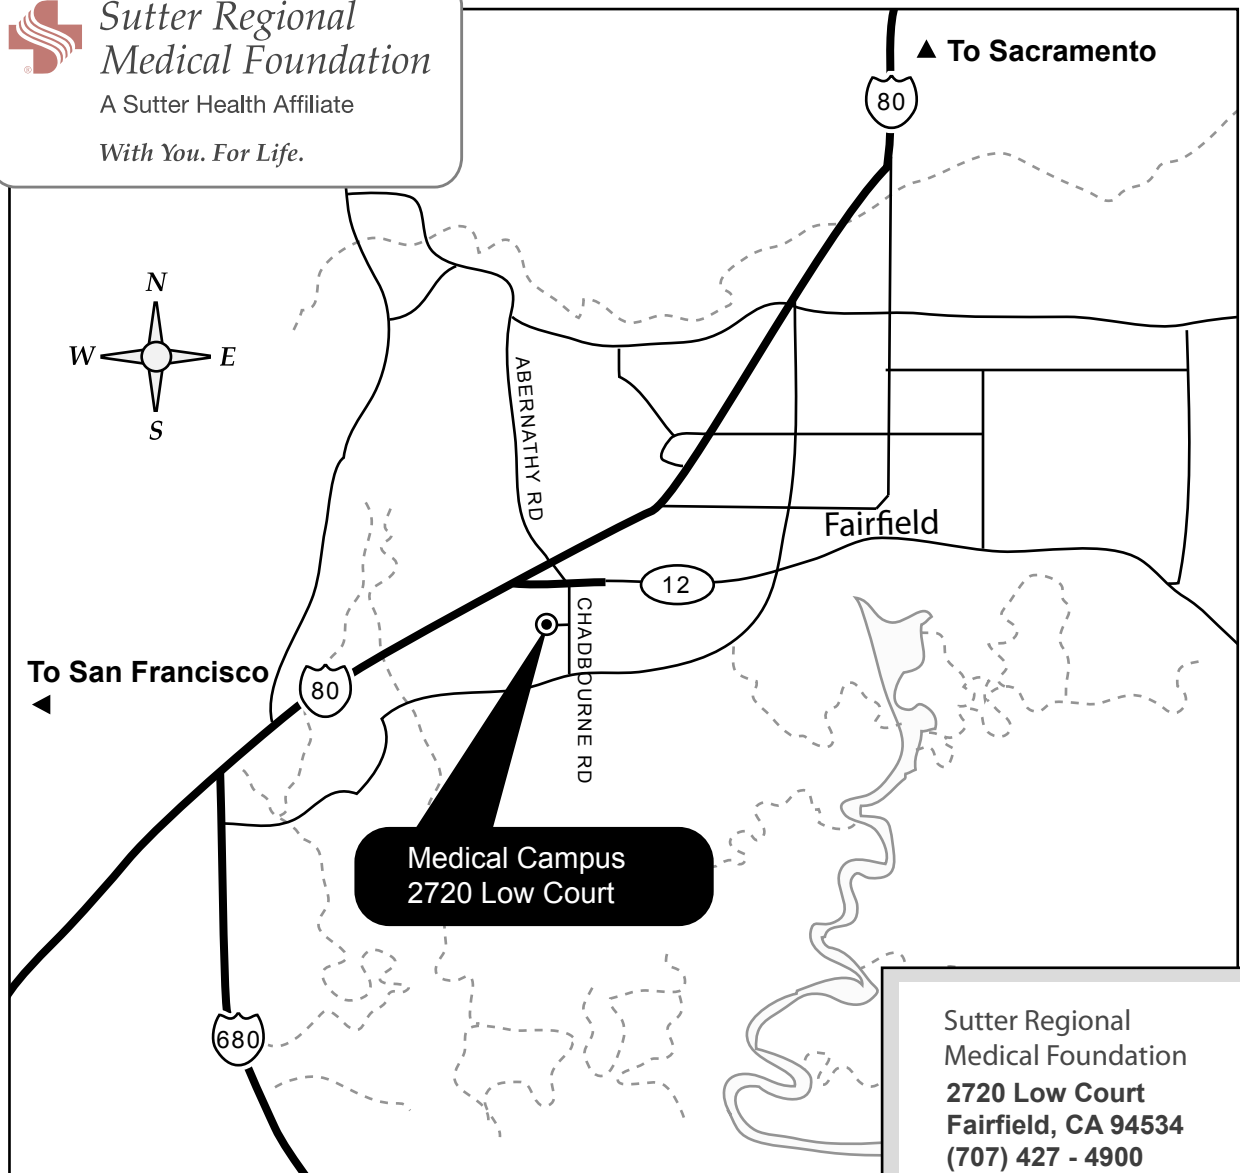

*Sutter Regional  
Medical Foundation*

A Sutter Health Affiliate

*With You. For Life.*

### **Eastbound I-80 (from Vallejo)**

- ▷ East on I-80

---

- ▷ East on Route 12

---

- ▷ Chadbourne Rd. Exit

---

- ▷ Right onto Chadbourne

---

- ▷ Right on Low Court

### **Westbound I-80 (from Sacramento)**

- ▷ West on I-80

---

- ▷ Route 12 East/Abernathy Road Exit

---

- ▷ Left onto Abernathy Road

---

- ▷ Abernathy Road becomes Chadbourne Rd