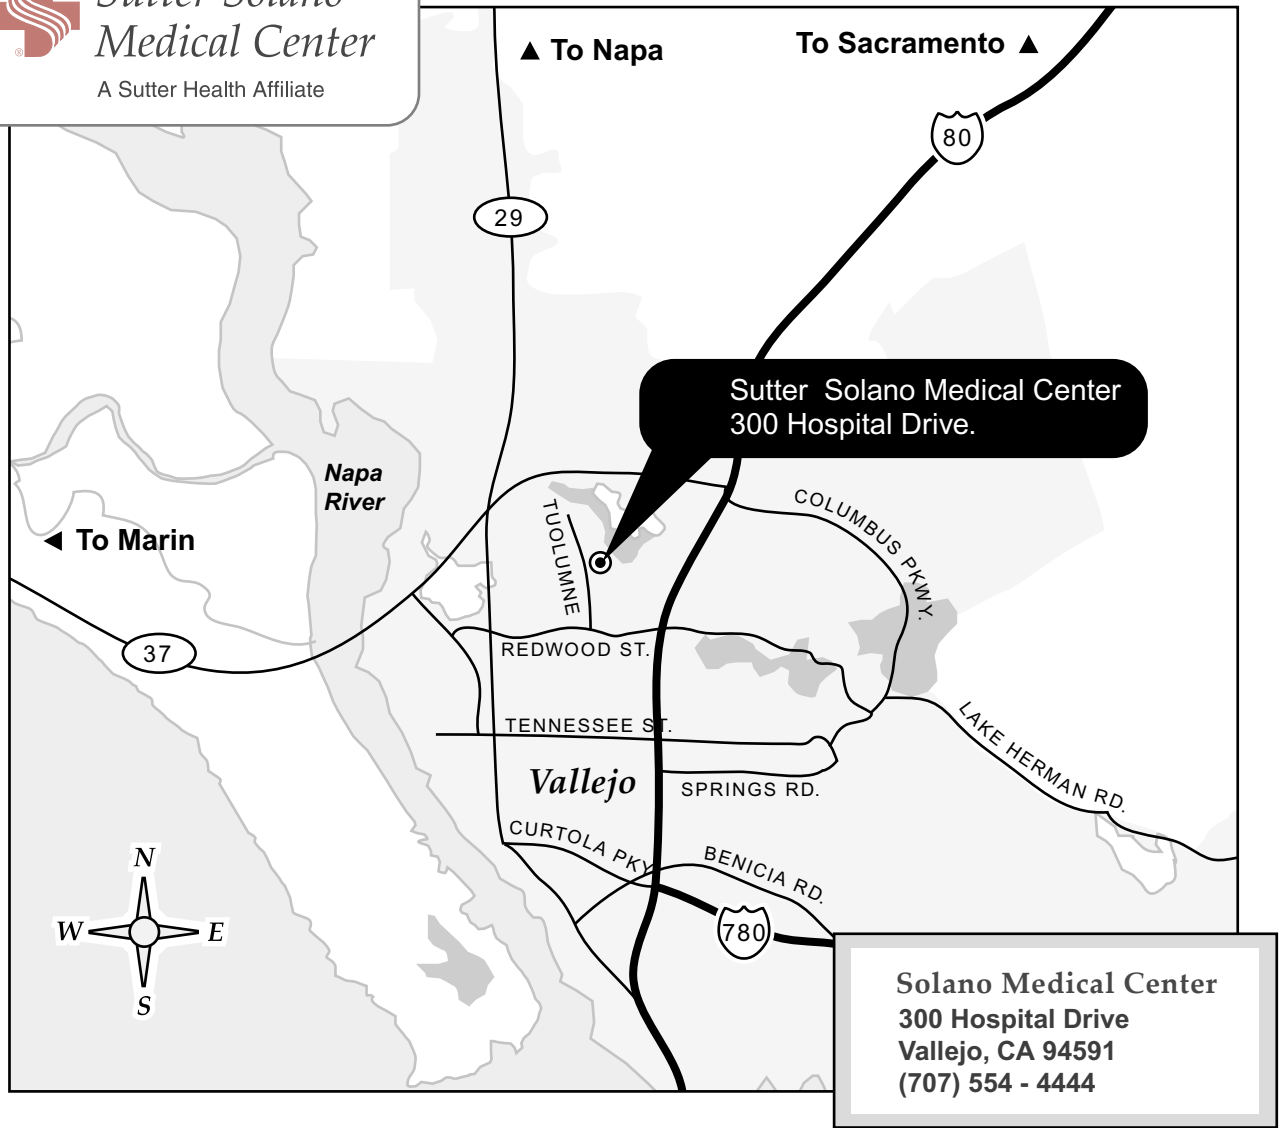

**Sutter Solano  
Medical Center**

A Sutter Health Affiliate

**Westbound I-80  
(from Sacramento)**

- ▷ Take I-80 to Vallejo.

---

- ▷ Exit Redwood St. west.

---

- ▷ Turn right on Tuolumne St.

---

- ▷ Turn right on Hospital Dr.

---

- ▷ Hospital is in front of you.

**Eastbound I-80  
(from San Francisco)**

- ▷ Take I-80 to Vallejo.

---

- ▷ Exit Redwood St. west.

---

- ▷ Turn right on Tuolumne St.

---

- ▷ Turn right on Hospital Dr.

---

- ▷ Hospital is in front of you.

**Westbound 29  
(from Vallejo)**

- ▷ Take 29 to Vallejo.

---

- ▷ Exit Redwood St. west.

---

- ▷ Turn right on Tuolumne St.

---

- ▷ Turn right on Hospital Dr.

---

- ▷ Hospital is in front of you.