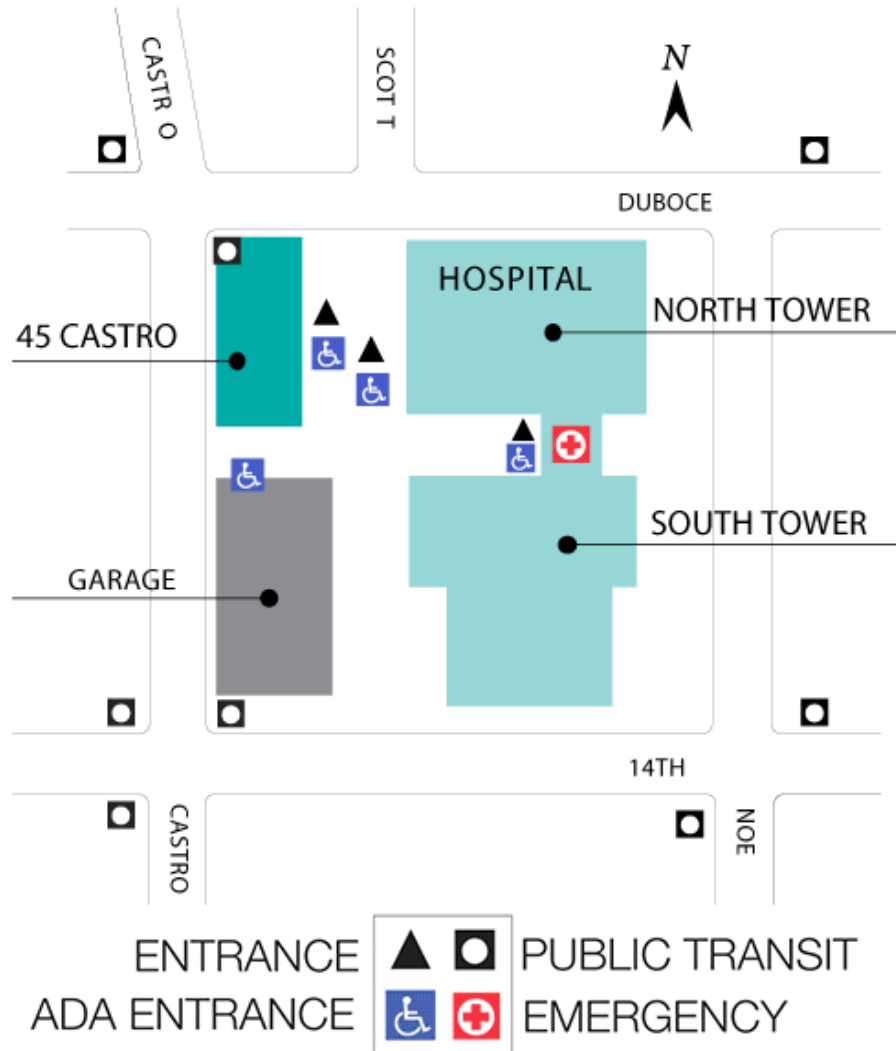

# California Pacific Medical Center

## Davies Campus

Castro and Duboce streets  
San Francisco, CA 94114