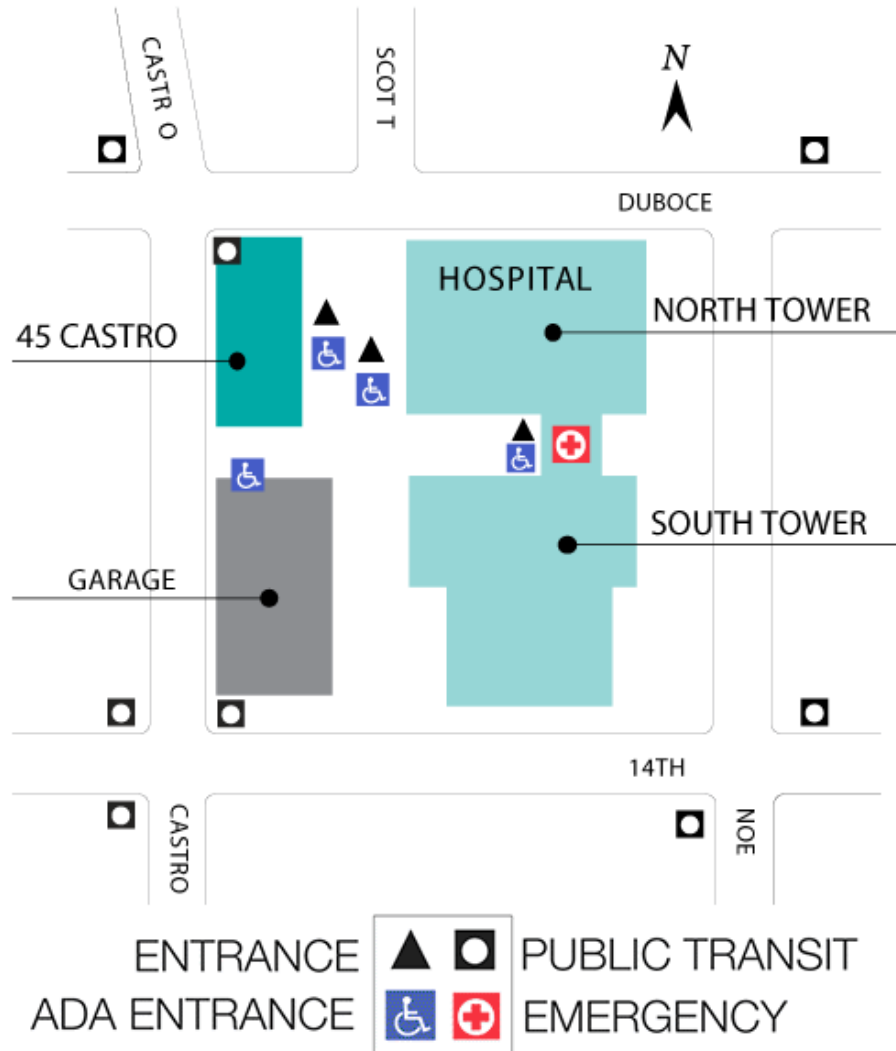

California Pacific Medical Center

Davies Campus

Castro and Duboce streets
San Francisco, CA 94114