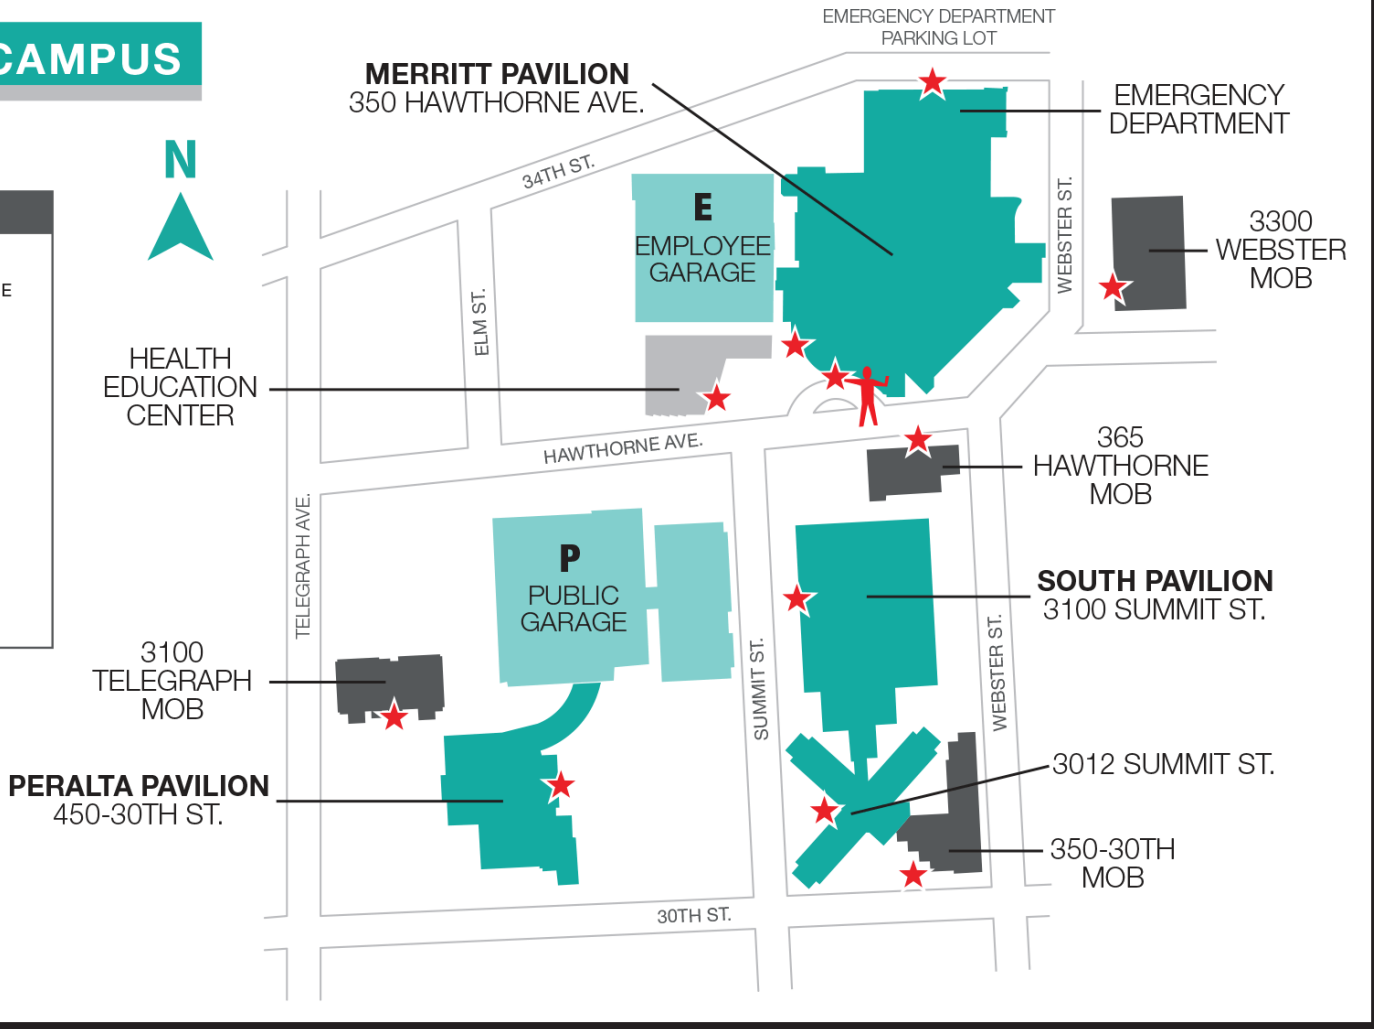

Telegraph Corridor Map

Herrick Campus

2001 Dwight Way
Berkeley, CA 94704
(510) 204-4444

Alta Bates Campus

2450 Ashby Avenue
Berkeley, CA 94705
(510) 204-4444

Summit Campus

350 Hawthorne Avenue
Oakland, CA 94609
(510) 655-4000

- 1 - Merritt Pavilion
- 2 - South Pavilion
- 3 - Peralta Pavilion
- 4 - Health Education Center (HEC)

P - Parking facilities

E - Employee parking

SUMMIT CAMPUS

LEGEND	
P	PUBLIC GARAGE
★	ENTRANCE
MOB	MEDICAL OFFICE BUILDING
E	EMPLOYEE GARAGE
	Valet Drop-off